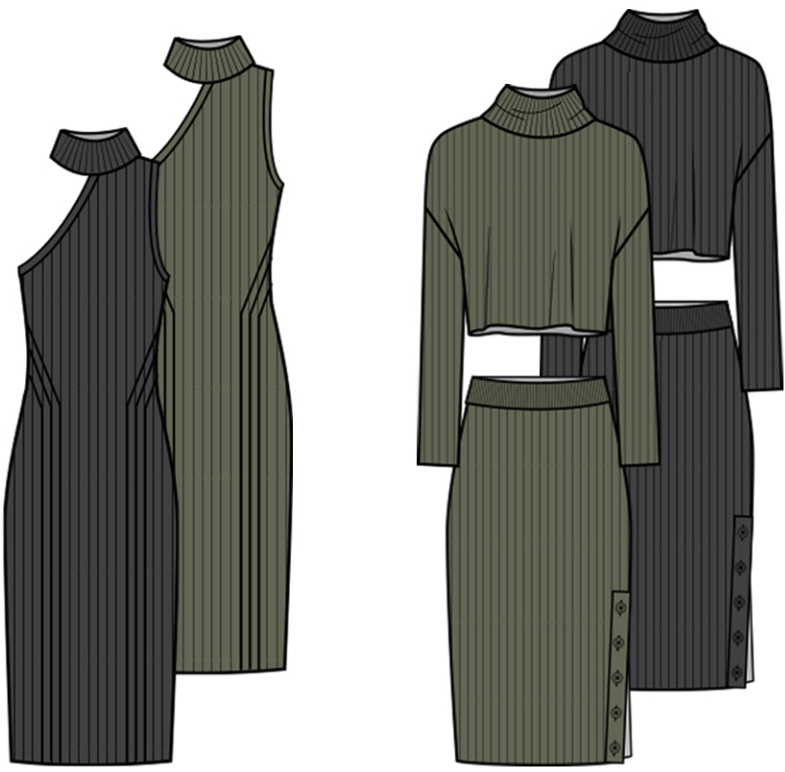

BOYFRIEND PLAID

LUXE CREPE

COTTON VISCOSE SWEATER  
60% cotton / 40% viscose  
4x4 rib

COTTON VISCOSE SWEATER  
boucle + cotton/viscose  
plaited jersey